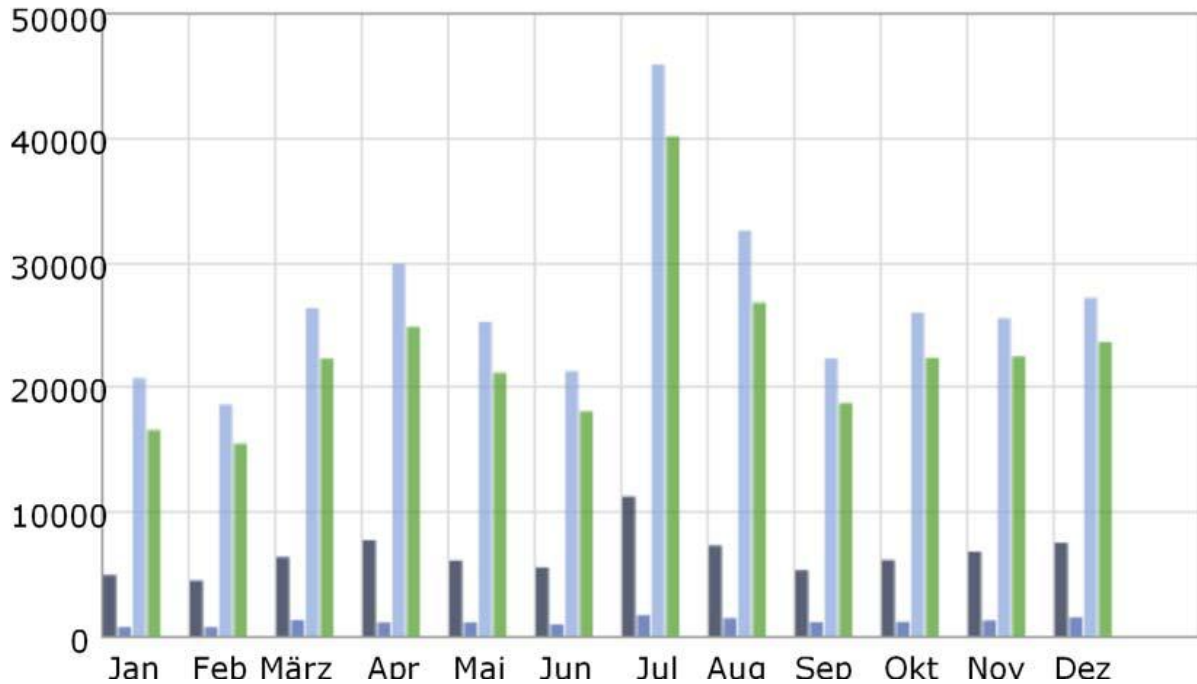

# Webstatistik 2010

www.feuerwehrmuelheim.de

2010	Pageviews	Sessions	Hits	Files
Dez	7.495 9.0%	1.492 10.0%	27.210 8.0%	23.633 8.0%
Nov	6.774 8.0%	1.234 9.0%	25.564 7.0%	22.480 8.0%
Okt	6.099 7.0%	1.128 8.0%	26.003 8.0%	22.379 8.0%
Sep	5.283 6.0%	1.099 8.0%	22.330 6.0%	18.742 6.0%
Aug	7.265 9.0%	1.428 10.0%	32.624 10.0%	26.810 9.0%
Juli	11.211 14.0%	1.670 12.0%	45.995 14.0%	40.195 14.0%
Juni	5.500 7.0%	919 6.0%	21.304 6.0%	18.066 6.0%
Mai	6.061 7.0%	1.085 7.0%	25.274 7.0%	21.165 7.0%
April	7.702 9.0%	1.067 7.0%	29.939 9.0%	24.865 9.0%
März	6.349 8.0%	1.261 9.0%	26.386 8.0%	22.310 8.0%
Feb	4.452 5.0%	696 5.0%	18.618 5.0%	15.467 5.0%
Jan	4.890 6.0%	701 5.0%	20.746 6.0%	16.563 6.0%
Gesamt	79.081	13.780	321.993	272.675
Durchschnitt	~6.590	~1.252	~29.272	~24.788