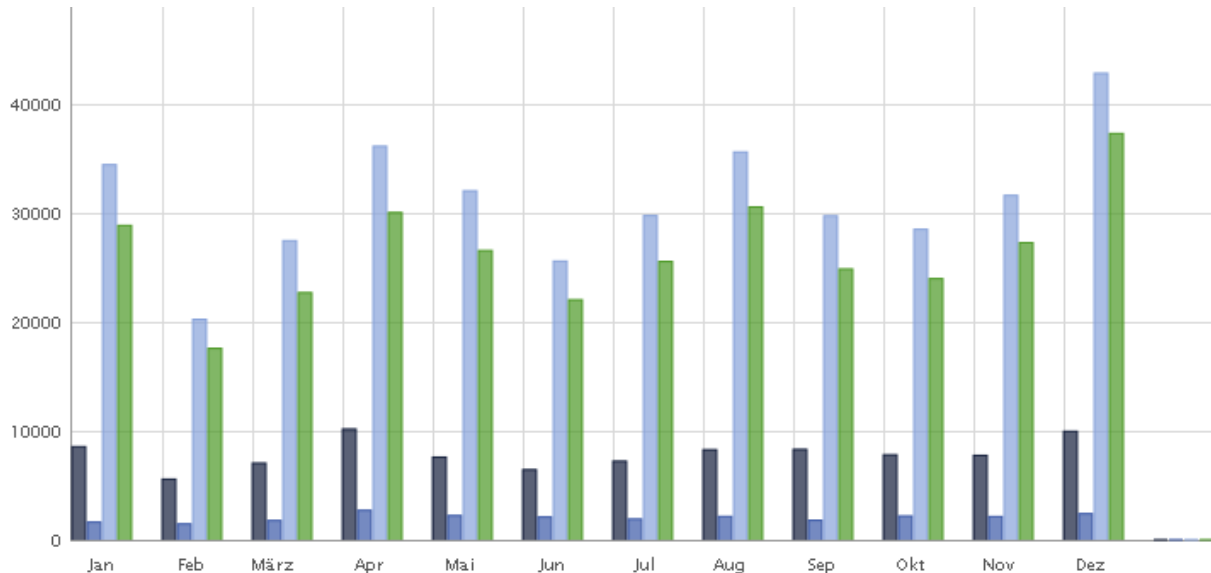

Webstatistik 2011

www.feuerwehrmuelheim.de

2011	Pageviews	Sessions	Hits	Files
Dez	9.954 10.0%	2.390 9.0%	42.823 11.0%	37.289 11.0%
Nov	7.749 8.0%	2.128 8.0%	31.614 8.0%	27.270 8.0%
Okt	7.799 8.0%	2.185 9.0%	28.495 7.0%	23.962 7.0%
Sep	8.294 8.0%	1.788 7.0%	29.723 8.0%	24.854 7.0%
Aug	8.269 8.0%	2.145 8.0%	35.591 9.0%	30.548 9.0%
Juli	7.212 7.0%	1.899 7.0%	29.746 8.0%	25.541 8.0%
Juni	6.437 6.0%	2.093 8.0%	25.577 6.0%	22.029 6.0%
Mai	7.586 8.0%	2.219 9.0%	32.029 8.0%	26.547 8.0%
April	10.162 10.0%	2.701 11.0%	36.116 9.0%	30.032 9.0%
März	7.033 7.0%	1.762 7.0%	27.454 7.0%	22.687 7.0%
Feb	5.565 5.0%	1.458 6.0%	20.231 5.0%	17.570 5.0%
Jan	8.547 9.0%	1.625 6.0%	34.420 9.0%	28.847 9.0%
Gesamt	94.607	24.393	373.819	317.176
Durchschnitt	~7.883	~2.217	~33.983	~28.834