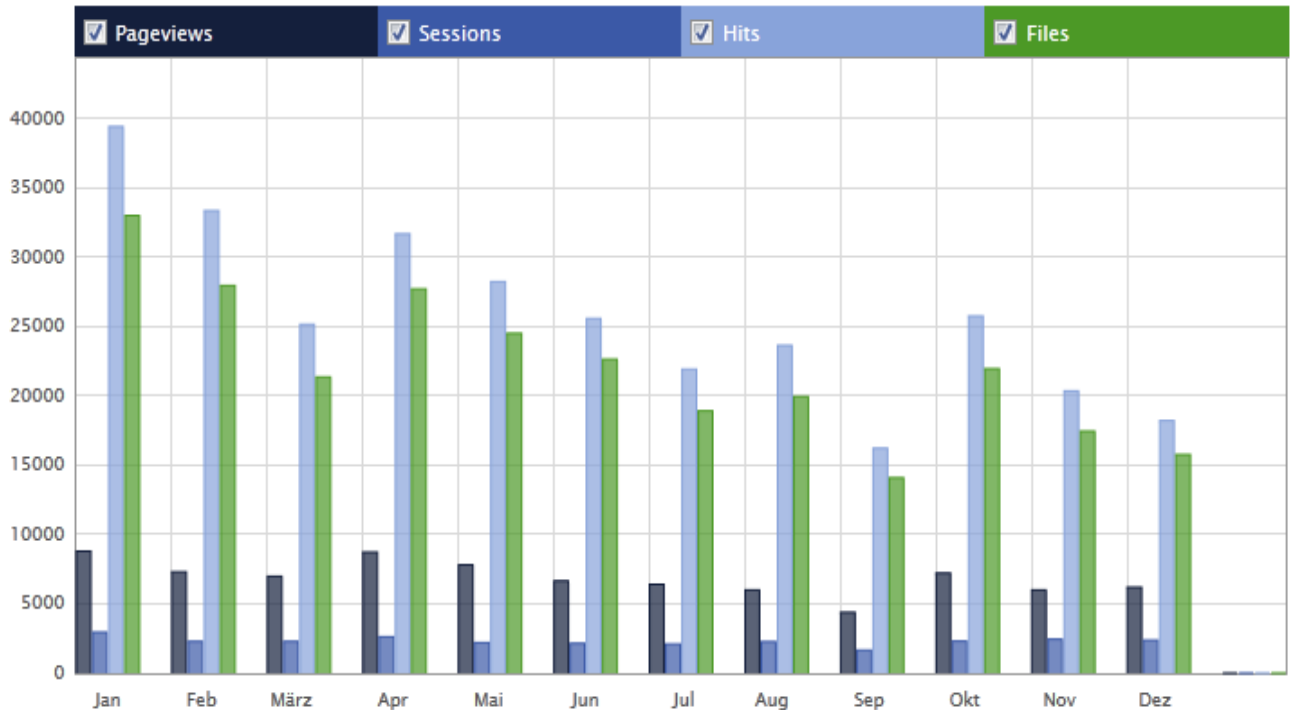

Webstatistik 2012

www.feuerwehrmuelheim.de

2012	Pageviews	Sessions	Hits	Files
Dez	6.195 7.0%	2.376 8.0%	18.187 5.0%	15.747 5.0%
Nov	5.990 7.0%	2.444 8.0%	20.341 6.0%	17.433 6.0%
Okt	7.206 8.0%	2.296 8.0%	25.735 8.0%	21.932 8.0%
Sep	4.376 5.0%	1.657 6.0%	16.205 5.0%	14.079 5.0%
Aug	5.997 7.0%	2.264 8.0%	23.632 7.0%	19.937 7.0%
Juli	6.399 7.0%	2.099 7.0%	21.900 7.0%	18.899 7.0%
Juni	6.638 8.0%	2.138 7.0%	25.563 8.0%	22.624 8.0%
Mai	7.811 9.0%	2.205 8.0%	28.206 9.0%	24.482 9.0%
April	8.717 10.0%	2.619 9.0%	31.662 10.0%	27.684 10.0%
März	6.970 8.0%	2.289 8.0%	25.141 8.0%	21.332 8.0%
Feb	7.303 8.0%	2.281 8.0%	33.323 10.0%	27.934 10.0%
Jan	8.797 10.0%	2.960 10.0%	39.384 12.0%	32.972 12.0%
Gesamt	82.399	27.628	309.279	265.055
Durchschnitt	~6.866	~2.302	~25.773	~22.087